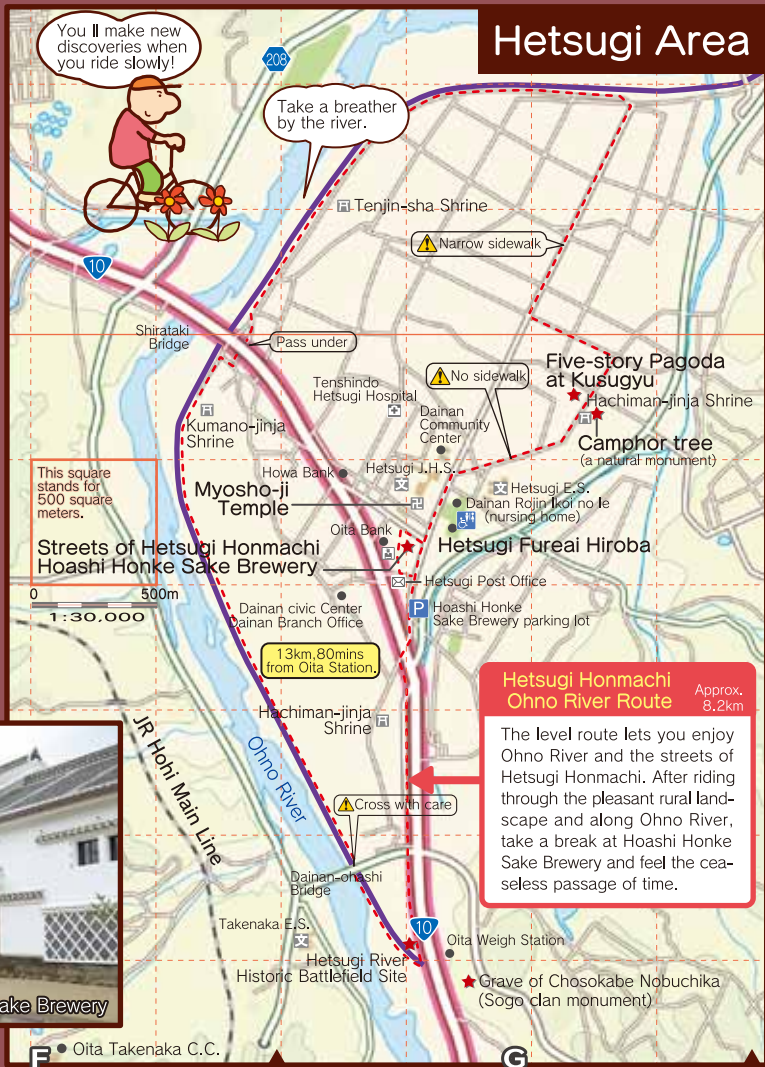

Hetsugi Area

Legend

- Toll road
- National Route
- Sightseeing facility
- Police station/box
- Roadside station
- School
- Major prefectural road
- JR Line
- Intersection
- Fire Station
- Shrine
- Temple
- Wheelchair-accessible toilet
- Prefectural Government Office
- City Hall
- Post office
- Hospital
- Parking lot
- Onsen
- Bathing beach
- Camping site

- Bicycle lane
- Recommended route
- Sidewalk permitting bicycles (whole area map)
- Sidewalk permitting bicycles (area map)
- River management road
- 10° Very steep hill
- 5° Steep hill
- 3° Gentle hill
- Drinking fountain
- Vista
- Bicycle shop