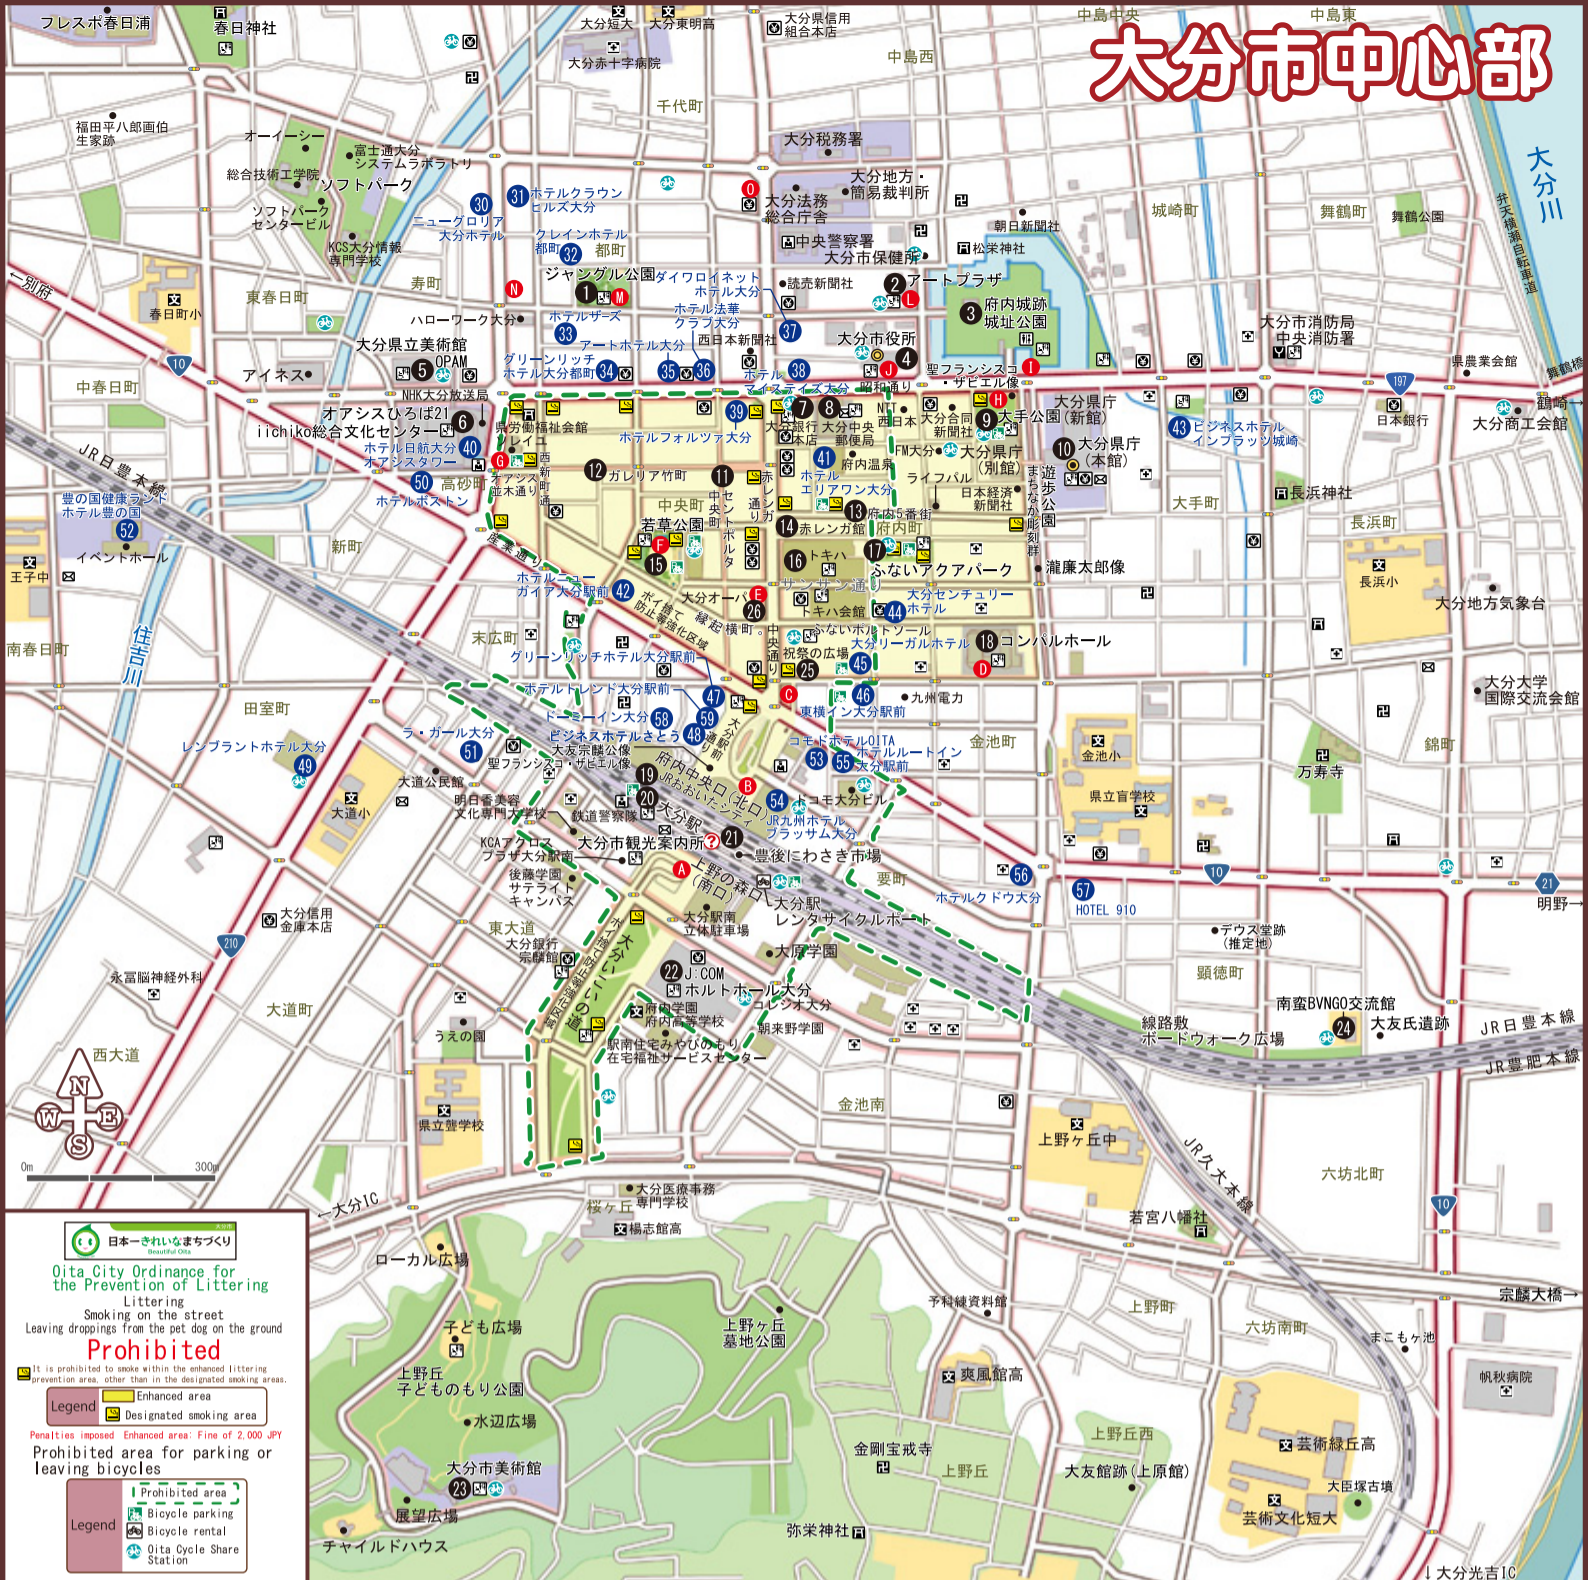

# 大分市中心部

**日本一きれいなまちづくり**  
Oita City Ordinance for the Prevention of Littering

Littering  
Smoking on the street  
Leaving droppings from the pet dog on the ground  
**Prohibited**

It is prohibited to smoke within the enhanced littering prevention area, other than in the designated smoking areas.

**Legend**

- Enhanced area
- Designated smoking area
- Prohibited area for parking or leaving bicycles
- Prohibited area
- Bicycle parking
- Bicycle rental
- Oita Cycle Share Station

## Public Offices

- Oita City Office ④
- OASIS Square 21 iichiko Culture Center ⑥
- Oita Prefectural Office ⑩
- Compal Hall ⑱
- Oita Station ⑳
- Oita City Tourist Information Center ㉑
- J:COM HorutoHall OITA ㉒
- NAMBAN BUNGO KORYUKAN (Otomo Ruins Discovery Center) ㉔

## Shopping Street & Commercial facilities

- Cent Porta Chuo-cho Street ⑪
- Galleria Takemachi Street ⑫
- Funai Goban-gai Street ⑬
- Tokiwa ⑯
- JR Oita City ⑲
- OITA OPA ㉖